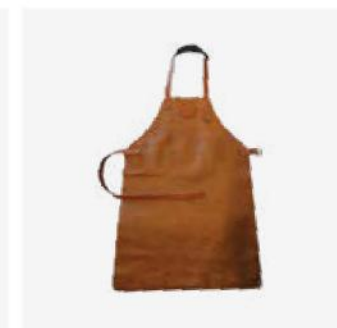

RECOMMENDED ACCESSORIES / EMPFOHLENES ZUBEHÖR

186 | Cooler

208 | Wood Bag

194 | Cast Iron Casserole
Set 21 + 26

206 | Oil Can

180 | Gloves Brown

178 | Leather Apron Brown